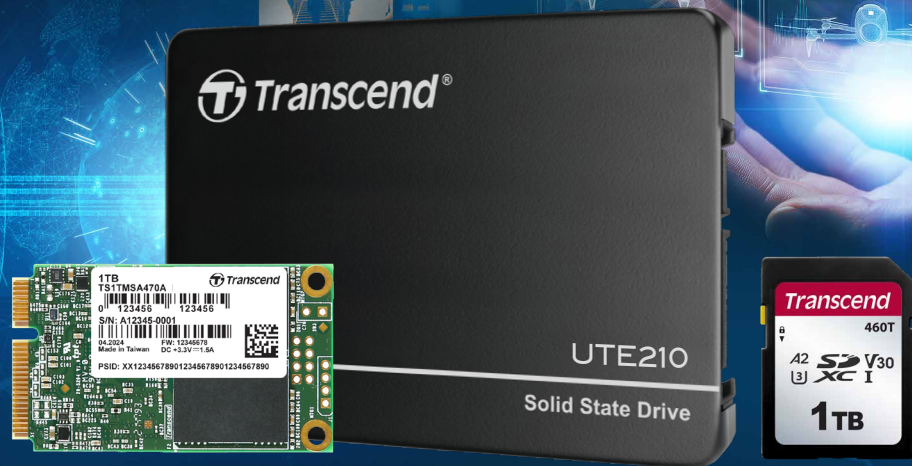

AI Vision & Recognition

Precision Storage for Cutting-Edge AI Vision

As AI technology revolutionizes image recognition, enhancing quality precision and processing speeds, Transcend's SSDs and memory cards stand out by guaranteeing high-performance speeds and ample storage for large volumes of high-resolution images. Endurance is crucial for write-intensive equipment operating non-stop 24/7. That's why Transcend's SSDs and memory cards undergo rigorous testing to ensure utmost reliability. Trust Transcend for your AI-driven image recognition needs and experience unparalleled performance and dependability.

Direct Write

Sustained write performance ensures storage integrity of high-resolution images.

SLC Mode

Extended flash lifespan and high durability for use in write-intensive equipment.

Advanced Security

TCG Opal encryption ensures critical information is well protected.